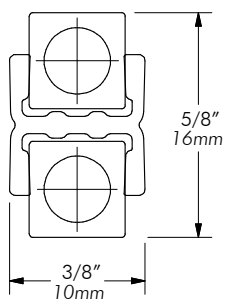

## SPEC SHEET

**Material:** Brass with electroplated finish.

**Mounting:** Straight or factory curved sections. Joined with joiners. The rail is available in 4' / 1219mm or 8' / 2438mm lengths. (custom plated finishes available).

**Unit Package:** Foot.

**Approval:** Dry locations. Approved to UL standards by CSA/US.

| Code               | Length                             | (Option)                             | Finish                                   |
|--------------------|------------------------------------|--------------------------------------|--|
| <b>RAL001</b>      | -                                  | -                                    | -  |
| <i>single rail</i> | 4 = 4' / 1219mm<br>8 = 8' / 2438mm | S = straight<br>C = curved (specify) | MC = matte chrome<br>BN = brushed nickel |