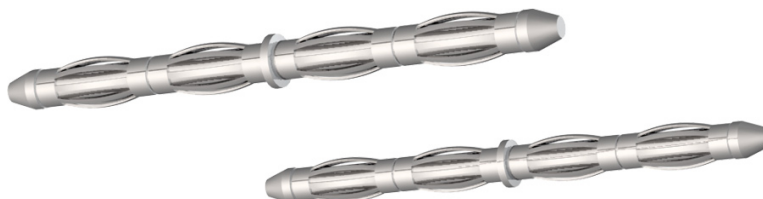

rail connectors for SR/SF/HD/VD

JON001

(Old Code: R7, R7ISO)

SPEC SHEET

Material: Brass or polycarbonate with electroplated finish.

Mounting: Used to join sections of single rail, single rail wall flush, horizontal double rail and vertical double rail systems.

Unit Package: 1 pair.

Approval: Dry locations. Approved to UL standards by CSA/US.

Code

Type

JON001

joiner

C = conductive
I = insulated

[Project]