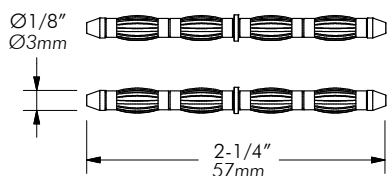

rail connectors for SR/SF/HD/VD

JON001

(Old Code: R7, R7ISO)

SPEC SHEET

Material: Brass or polycarbonate with electroplated finish.

Mounting: Used to join sections of single rail, single rail wall flush, horizontal double rail and vertical double rail systems.

Unit Package: 1 pair.

Approval: Dry locations. Approved to UL standards by CSA/US.

Code

Type

JON001

joiner

C = conductive
I = insulated

[Project]