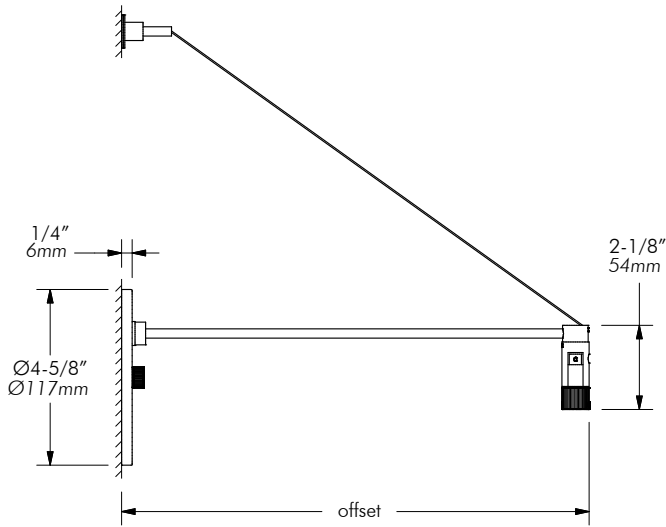

single rail wall power canopy

CPY015

(Old Code: SRWCA)
SPEC SHEET

Material: Brass with electroplated finish.

Mounting: Used with remote transformer to power system. Mounts to standard J-Box. Stem can be used as a support.

Unit Package: 1 unit.

Approval: Dry locations. Approved to UL standards by CSA/US.

Code	Offset	Finish
CPY015		
<i>canopy</i>	12 = 12" / 305mm X = custom	MC = matte chrome BN = brushed nickel

[Project]

[Quantity]