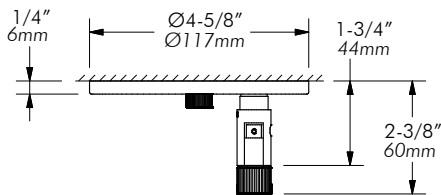

single rail flush mount power canopy

CPY010

(Old Code: SRFMCA)

SPEC SHEET

Material: Brass with electroplated finish.

Mounting: Used with remote transformer to power system. Mounts to standard J-Box. Stem can be used as a support.

Unit Package: 1 unit.

Approval: Dry locations. Approved to UL standards by CSA/US.

Code

Finish

CPY010

-

canopy

MC = matte chrome
BN = brushed nickel