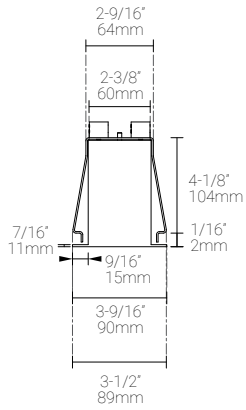

1. **Minimum:** 1' (305mm) **Maximum:** 8' (2438mm), 6" (152.4mm) increments.
2. Different finish options are only applicable to LED rail. Refer to Appendix or MP Lighting website for complete look of luminaire with different finish options.

LED Fixture Dimensions | Surface-mount

Fixture

Side View

3D View

Recessed mount | Drywall Installation

Fixture

Fixture installed

Fixture installed

10W, 1' (305mm), 3000K, 90+ CRI

Frosted Lens

Polar Candela Distribution

Beam Width: 120°

Illuminance at a Distance

Distance	Center Beam fc	Beam Width				
3.0ft	0.91m	39.96fc	10.6ft	3.23m	9.5ft	2.89m
6.0ft	1.83m	10.26fc	21.3ft	6.50m	19.1ft	5.82m
9.0ft	2.74m	4.75fc	31.9ft	9.72m	28.6ft	8.72m
12.0ft	3.66m	2.81fc	42.5ft	12.95m	38.2ft	11.64m
15.0ft	4.57m	1.84fc	53.2ft	16.21m	47.7ft	14.54m
18.0ft	5.49m	1.30fc	63.8ft	19.45m	57.3ft	17.47m

Delivered Lumen: 352lm
 ■ Vertical Beam Spread : 121.1°
 ■ Horizontal Beam Spread : 115.7°

Prismatic Lens

Polar Candela Distribution

Beam Width: 120°

Illuminance at a Distance

Distance	Center Beam fc	Beam Width				
3.0ft	0.91m	59.41fc	10.3ft	3.14m	9.6ft	2.93m
6.0ft	1.83m	15.12fc	20.7ft	6.31m	19.2ft	5.85m
9.0ft	2.74m	6.91fc	31ft	9.45m	28.8ft	8.78m
12.0ft	3.66m	4.10fc	41.4ft	12.62m	38.4ft	11.70m
15.0ft	4.57m	2.70fc	51.7ft	15.76m	48ft	14.63m
18.0ft	5.49m	1.94fc	62ft	18.90m	57.6ft	17.56m