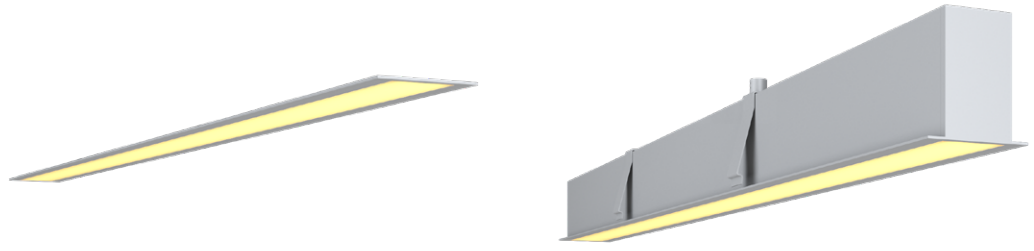

L124

INTERIOR

Linear | For cove, wall, and ceiling

- Dry location

Installed: Recessed

Fixture

Ordering Information

Clear Form

Date : _____

Quantity : _____

Project : _____

Note : _____

Type : _____

Specifications

Luminaire | Example Code: L124-10-4-W30H-W-P-MA

Product	Version	Fixture Length ¹	CCT & CRI	Beam Angle	Glass Cover	Finish ²
L124	10 10W/ft			W		
		4 4'	W22S 2200K 80+	W Wide flood 120°	F frosted	Aluminum Finishes: MA matte clear anodized BA black anodized
		6 6'	W27H 2700K 90+		P prismatic	
		8 8'	W30H 3000K 90+			
		X custom	W35H 3500K 90+			
	W41H 4100K 90+					

1. **Minimum:** 1' (305mm) **Maximum:** 8' (2438mm), 6" (152.4mm) increments.
2. Different finish options are only applicable to LED rail. Refer to Appendix or MP Lighting website for complete look of luminaire with different finish options.

L124

INTERIOR

Linear | For cove, wall, and ceiling

- Dry location

Installed: Recessed

Fixture

Performance

Wattage	Forward Current	Power Consumption Budget per fixture (including driver)	LED output (Source)	Fixture Output (Delivered)
10W/ft	420mA	13.5W/ft	1100lm/ft	936lm/ft