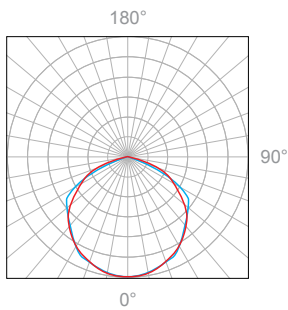

LED Fixture Dimensions | Surface-mount

Fixture

Side View

3D View

Recessed mount | Drywall Installation

Fixture

Fixture installed

Fixture installed

10W, 1' (305mm), 3000K, 90+ CRI

Frosted Lens

Polar Candela Distribution

Beam Width: 120°

Illuminance at a Distance

Distance	Center Beam fc	Beam Width				
3.0ft	0.91m	39.96fc	10.6ft	3.23m	9.5ft	2.89m
6.0ft	1.83m	10.26fc	21.3ft	6.50m	19.1ft	5.82m
9.0ft	2.74m	4.75fc	31.9ft	9.72m	28.6ft	8.72m
12.0ft	3.66m	2.81fc	42.5ft	12.95m	38.2ft	11.64m
15.0ft	4.57m	1.84fc	53.2ft	16.21m	47.7ft	14.54m
18.0ft	5.49m	1.30fc	63.8ft	19.45m	57.3ft	17.47m

Delivered Lumen: 352lm
 ■ Vertical Beam Spread : 121.1°
 ■ Horizontal Beam Spread : 115.7°

Prismatic Lens

Polar Candela Distribution

Beam Width: 120°

Illuminance at a Distance

Distance	Center Beam fc	Beam Width				
3.0ft	0.91m	59.41fc	10.3ft	3.14m	9.6ft	2.93m
6.0ft	1.83m	15.12fc	20.7ft	6.31m	19.2ft	5.85m
9.0ft	2.74m	6.91fc	31ft	9.45m	28.8ft	8.78m
12.0ft	3.66m	4.10fc	41.4ft	12.62m	38.4ft	11.70m
15.0ft	4.57m	2.70fc	51.7ft	15.76m	48ft	14.63m
18.0ft	5.49m	1.94fc	62ft	18.90m	57.6ft	17.56m