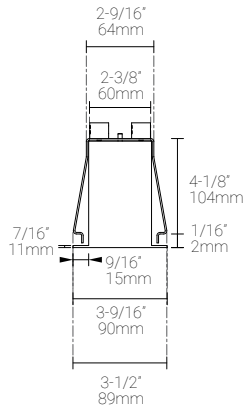

1. **Minimum:** 1' (305mm) **Maximum:** 8' (2438mm), 6" (152.4mm) increments.
2. Different finish options are only applicable to LED rail. Refer to Appendix or MP Lighting website for complete look of luminaire with different finish options.

LED Fixture Dimensions | Surface-mount

Fixture

Side View

3D View

Recessed mount | Drywall Installation

Fixture

Fixture installed

Fixture installed

10W, 1' (305mm), 3000K, 90+ CRI

Frosted Lens

Polar Candela Distribution

Beam Width: 120°

Illuminance at a Distance

Distance	Center Beam fc	Beam Width				
3.0ft	0.91m	39.96fc	10.6ft	3.23m	9.5ft	2.89m
6.0ft	1.83m	10.26fc	21.3ft	6.50m	19.1ft	5.82m
9.0ft	2.74m	4.75fc	31.9ft	9.72m	28.6ft	8.72m
12.0ft	3.66m	2.81fc	42.5ft	12.95m	38.2ft	11.64m
15.0ft	4.57m	1.84fc	53.2ft	16.21m	47.7ft	14.54m
18.0ft	5.49m	1.30fc	63.8ft	19.45m	57.3ft	17.47m

Delivered Lumen: 352lm
 ■ Vertical Beam Spread : 121.1°
 ■ Horizontal Beam Spread : 115.7°

Prismatic Lens

Polar Candela Distribution

Beam Width: 120°

Illuminance at a Distance

Distance	Center Beam fc	Beam Width				
3.0ft	0.91m	59.41fc	10.3ft	3.14m	9.6ft	2.93m
6.0ft	1.83m	15.12fc	20.7ft	6.31m	19.2ft	5.85m
9.0ft	2.74m	6.91fc	31ft	9.45m	28.8ft	8.78m
12.0ft	3.66m	4.10fc	41.4ft	12.62m	38.4ft	11.70m
15.0ft	4.57m	2.70fc	51.7ft	15.76m	48ft	14.63m
18.0ft	5.49m	1.94fc	62ft	18.90m	57.6ft	17.56m