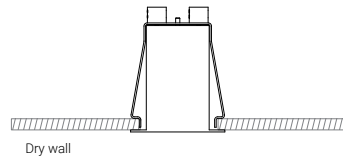

LED Fixture Dimensions | Surface-mount

Fixture

Side View

3D View

Recessed mount | Drywall Installation

Fixture

Fixture installed

Fixture installed

10W, 1' (305mm), 3000K, 90+ CRI

Frosted Lens

Polar Candela Distribution

Beam Width: 120°

Illuminance at a Distance

Distance	Center Beam fc	Beam Width				
3.0ft	0.91m	39.96fc	10.6ft	3.23m	9.5ft	2.89m
6.0ft	1.83m	10.26fc	21.3ft	6.50m	19.1ft	5.82m
9.0ft	2.74m	4.75fc	31.9ft	9.72m	28.6ft	8.72m
12.0ft	3.66m	2.81fc	42.5ft	12.95m	38.2ft	11.64m
15.0ft	4.57m	1.84fc	53.2ft	16.21m	47.7ft	14.54m
18.0ft	5.49m	1.30fc	63.8ft	19.45m	57.3ft	17.47m