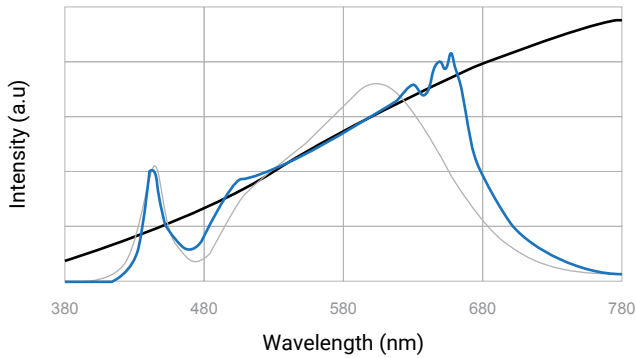

10W, 1' (305mm), 3000K, 90+ CRI

Frosted Lens

Polar Candela Distribution

Beam Width: 120°

Illuminance at a Distance

Distance	Center Beam fc	Beam Width				
3.0ft	0.91m	39.96fc	10.6ft	3.23m	9.5ft	2.89m
6.0ft	1.83m	10.26fc	21.3ft	6.50m	19.1ft	5.82m
9.0ft	2.74m	4.75fc	31.9ft	9.72m	28.6ft	8.72m
12.0ft	3.66m	2.81fc	42.5ft	12.95m	38.2ft	11.64m
15.0ft	4.57m	1.84fc	53.2ft	16.21m	47.7ft	14.54m
18.0ft	5.49m	1.30fc	63.8ft	19.45m	57.3ft	17.47m

Delivered Lumen: 352lm
 ■ Vertical Beam Spread : 121.1°
 ■ Horizontal Beam Spread : 115.7°

Prismatic Lens

Polar Candela Distribution

Beam Width: 120°

Illuminance at a Distance

Distance	Center Beam fc	Beam Width				
3.0ft	0.91m	59.41fc	10.3ft	3.14m	9.6ft	2.93m
6.0ft	1.83m	15.12fc	20.7ft	6.31m	19.2ft	5.85m
9.0ft	2.74m	6.91fc	31ft	9.45m	28.8ft	8.78m
12.0ft	3.66m	4.10fc	41.4ft	12.62m	38.4ft	11.70m
15.0ft	4.57m	2.70fc	51.7ft	15.76m	48ft	14.63m
18.0ft	5.49m	1.94fc	62ft	18.90m	57.6ft	17.56m

Delivered Lumen: 434.2lm
 ■ Vertical Beam Spread : 119.7°
 ■ Horizontal Beam Spread : 116°

Full Spectrum

— Full Spectrum — Standard Illuminant @ 3000K — Ra≥80

Appendix

Aluminum Finishes | whole fixture

MA matte clear anodized