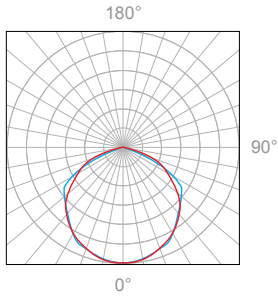

LED Fixture Dimensions | Surface-mount

Fixture

Side View

3D View

Recessed mount | Drywall Installation

Fixture

Fixture installed

Fixture installed

10W, 1' (305mm), 3000K, 90+ CRI

Frosted Lens

Polar Candela Distribution

Beam Width: 120°

Illuminance at a Distance

Distance	Center Beam fc	Beam Width				
3.0ft	0.91m	39.96fc	10.6ft	3.23m	9.5ft	2.89m
6.0ft	1.83m	10.26fc	21.3ft	6.50m	19.1ft	5.82m
9.0ft	2.74m	4.75fc	31.9ft	9.72m	28.6ft	8.72m
12.0ft	3.66m	2.81fc	42.5ft	12.95m	38.2ft	11.64m
15.0ft	4.57m	1.84fc	53.2ft	16.21m	47.7ft	14.54m
18.0ft	5.49m	1.30fc	63.8ft	19.45m	57.3ft	17.47m

Delivered Lumen: 352lm
 ■ Vertical Beam Spread : 121.1°
 ■ Horizontal Beam Spread : 115.7°

Prismatic Lens

Polar Candela Distribution

Beam Width: 120°

Illuminance at a Distance

Distance	Center Beam fc	Beam Width				
3.0ft	0.91m	59.41fc	10.3ft	3.14m	9.6ft	2.93m
6.0ft	1.83m	15.12fc	20.7ft	6.31m	19.2ft	5.85m
9.0ft	2.74m	6.91fc	31ft	9.45m	28.8ft	8.78m
12.0ft	3.66m	4.10fc	41.4ft	12.62m	38.4ft	11.70m
15.0ft	4.57m	2.70fc	51.7ft	15.76m	48ft	14.63m
18.0ft	5.49m	1.94fc	62ft	18.90m	57.6ft	17.56m